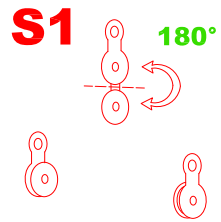

INSTRUCTIONS PHOTO ETCHED DETAILS FOR DAS WERK DW72001 SM U-9 1/72

Chimney

Machine gun

Tower hatch

Headlight

use a suitable powder packaging, for the use of glass in the headlight.

TIP

Hull - right side

Hull - left side

U-boat - upper view

Rope system (Late version)

Rope system (Early version)

Thank you for your cooperation in the development of the PE kit:

- **Das Werk**
- **Bernhard Wenzel**
- <https://uboot-recherche.de/en/>