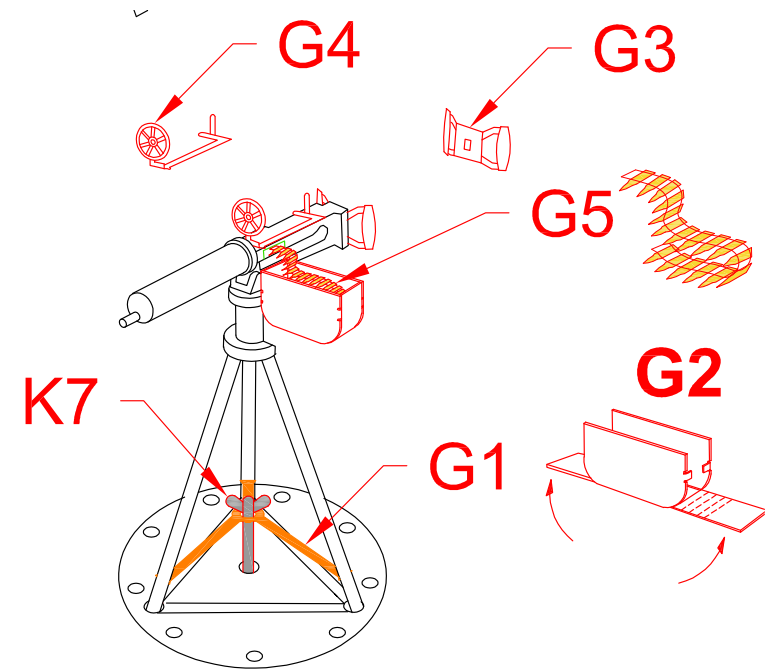

INSTRUCTIONS PHOTO ETCHED DETAILS FOR DAS WERK DW72001 SM U-9 1/72

Chimney

Machine gun

Tower hatch

Headlight

use a suitable powder packaging, for the use of glass in the headlight.

TIP

Hull - right side

Hull - left side

U-boat - upper view

Rope system (Late version)

Rope system (Early version)

Thank you for your cooperation in the development of the PE kit:

- **Das Werk**
- **Bernhard Wenzel**
- <https://uboot-recherche.de/en/>