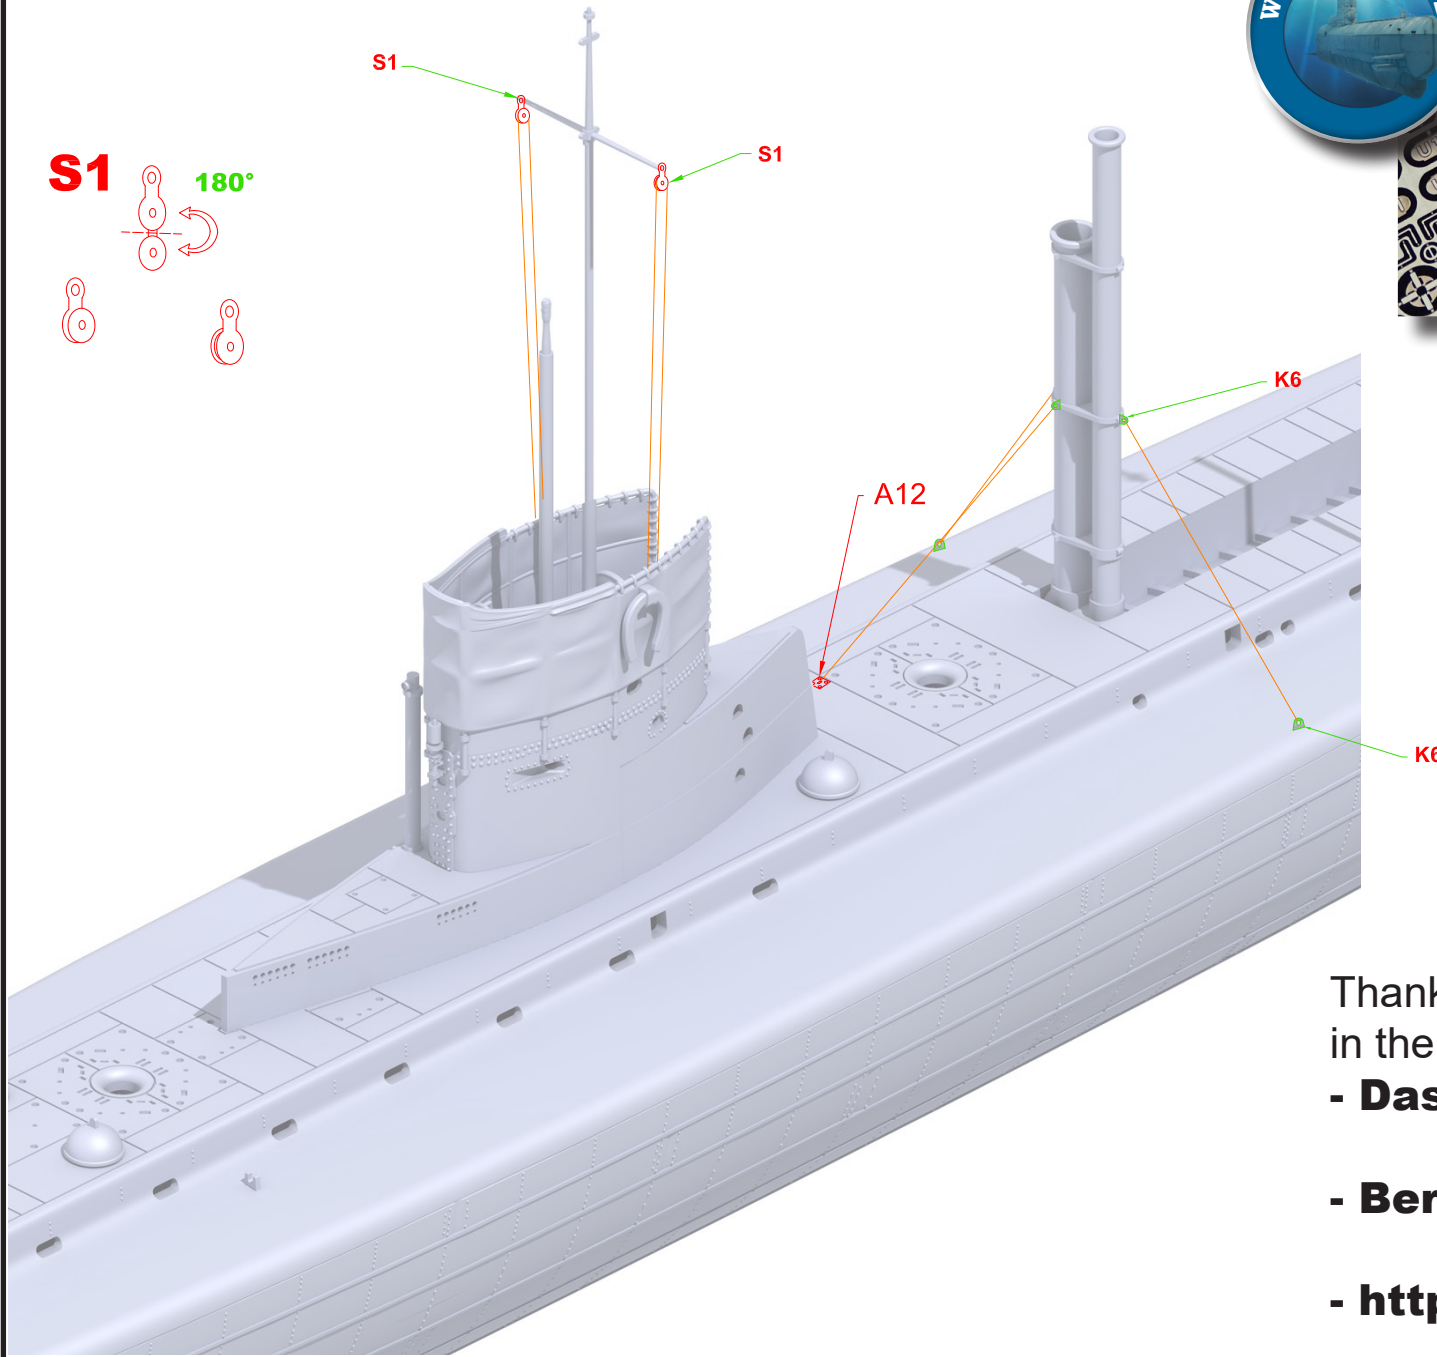

INSTRUCTIONS PHOTO ETCHED DETAILS FOR DAS WERK DW72001 SM U-9 1/72

Chimney

Machine gun

Tower hatch

Headlight

use a suitable powder packaging, for the use of glass in the headlight.

TIP

Hull - right side

Hull - left side

U-boat - upper view

Rope system (Late version)

Rope system (Early version)

Thank you for your cooperation in the development of the PE kit:

- **Das Werk**
- **Bernhard Wenzel**
- <https://uboot-recherche.de/en/>