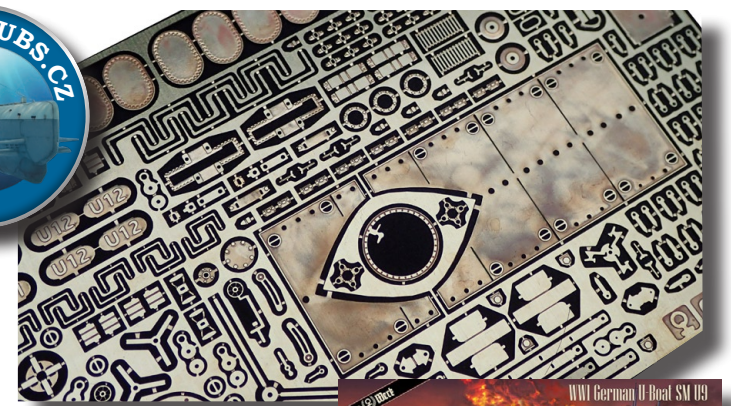

INSTRUCTIONS PHOTO ETCHED DETAILS FOR DAS WERK DW72001 SM U-9 1/72

Chimney

Machine gun

Tower hatch

Headlight

use a suitable powder packaging, for the use of glass in the headlight.

TIP

Hull - right side

Hull - left side

U-boat - upper view

Rope system (Late version)

Rope system (Early version)

Thank you for your cooperation in the development of the PE kit:

- **Das Werk**
- **Bernhard Wenzel**
- <https://uboot-recherche.de/en/>