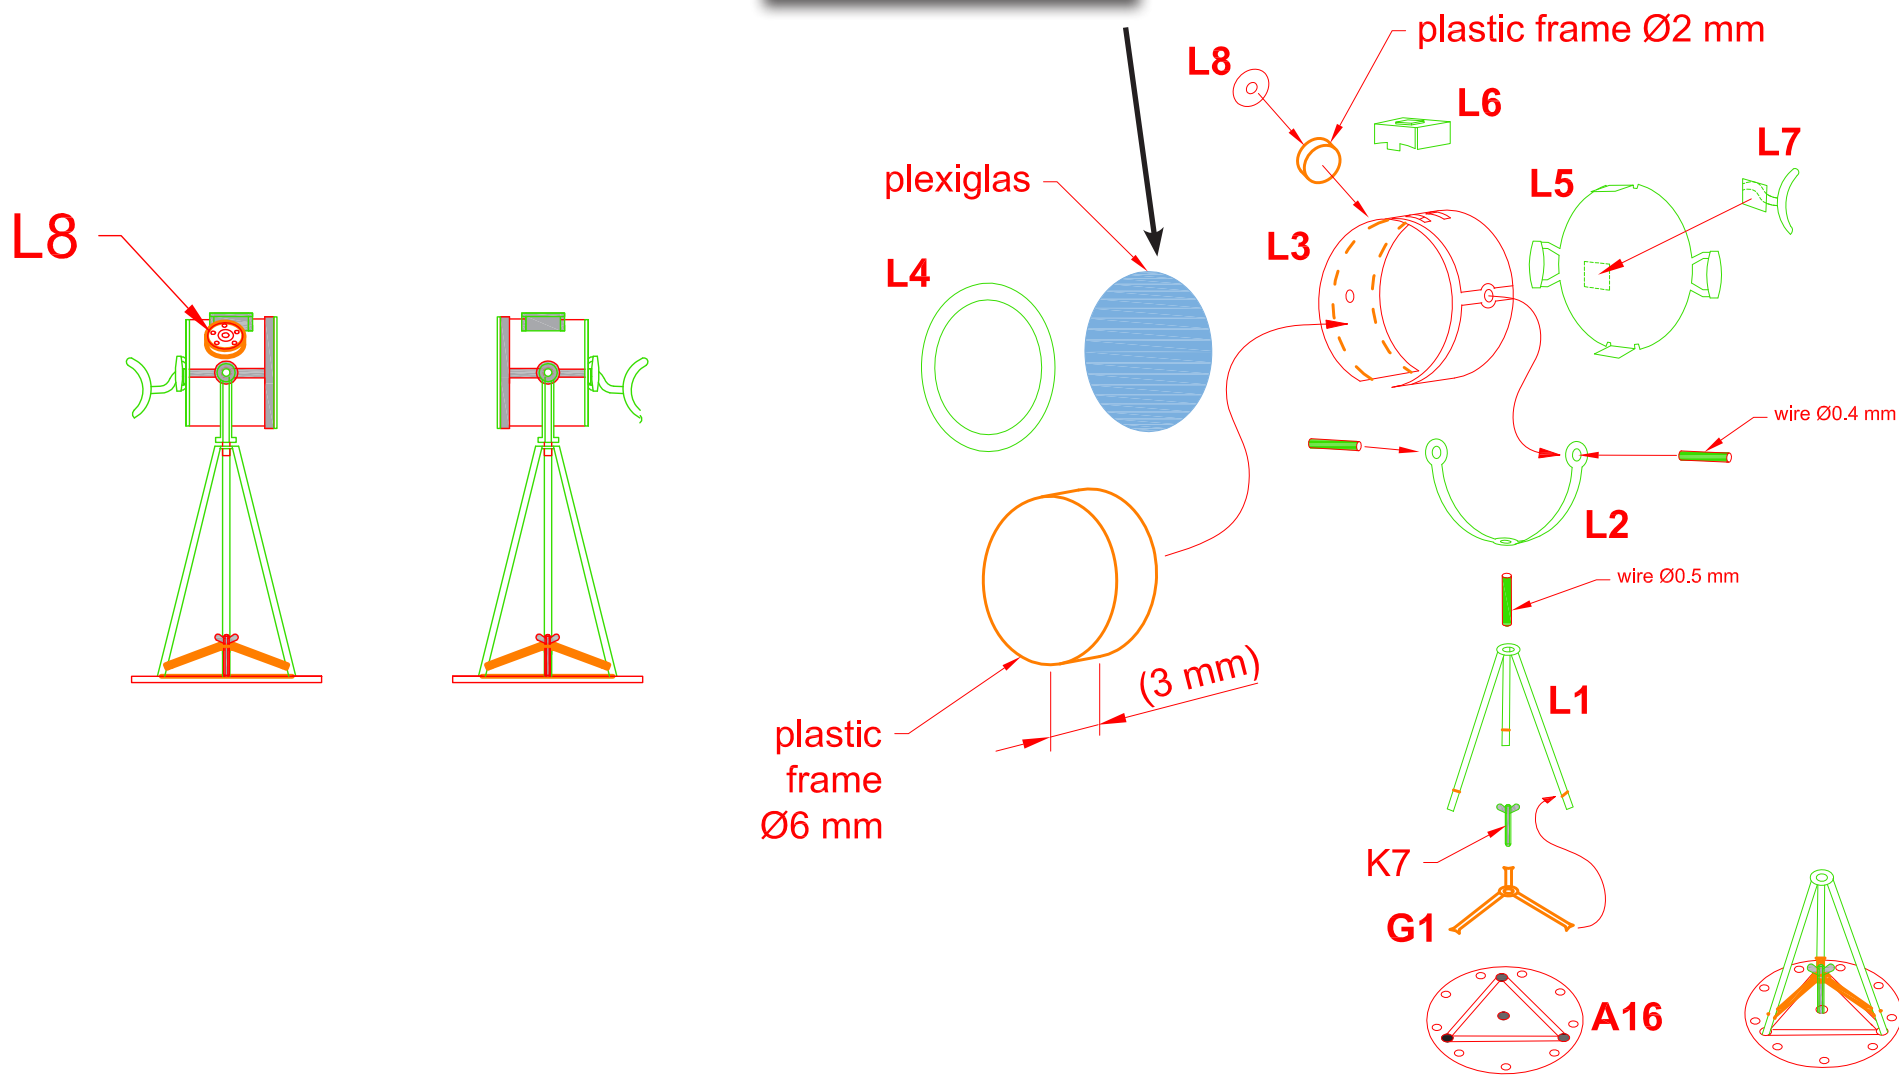

INSTRUCTIONS PHOTO ETCHED DETAILS FOR DAS WERK DW72001 SM U-9 1/72

Chimney

Machine gun

Tower hatch

Headlight

use a suitable powder packaging, for the use of glass in the headlight.

TIP

Hull - right side

Hull - left side

U-boat - upper view

Rope system (Late version)

Rope system (Early version)

Thank you for your cooperation in the development of the PE kit:

- **Das Werk**
- **Bernhard Wenzel**
- <https://uboot-recherche.de/en/>