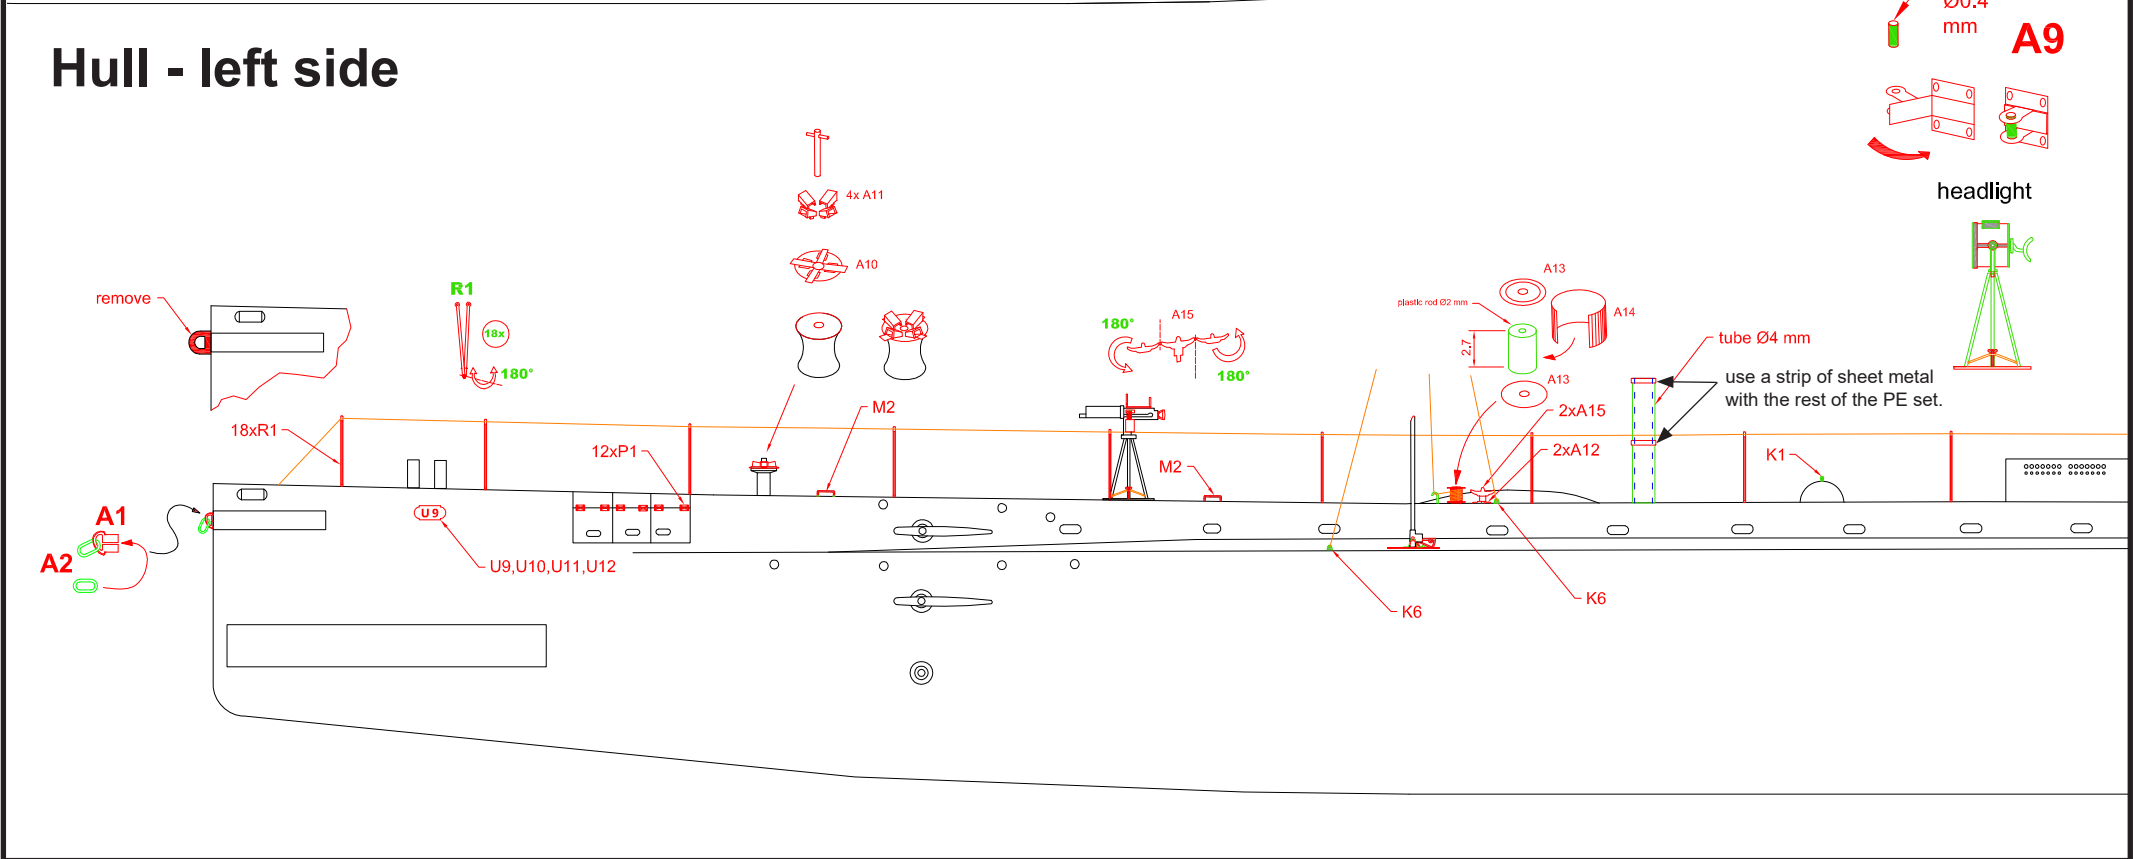

INSTRUCTIONS PHOTO ETCHED DETAILS FOR DAS WERK DW72001 SM U-9 1/72

Chimney

Machine gun

Tower hatch

Headlight

use a suitable powder packaging, for the use of glass in the headlight.

TIP

Hull - right side

Hull - left side

U-boat - upper view

Rope system (Late version)

Rope system (Early version)

Thank you for your cooperation in the development of the PE kit:

- **Das Werk**
- **Bernhard Wenzel**
- <https://uboot-recherche.de/en/>