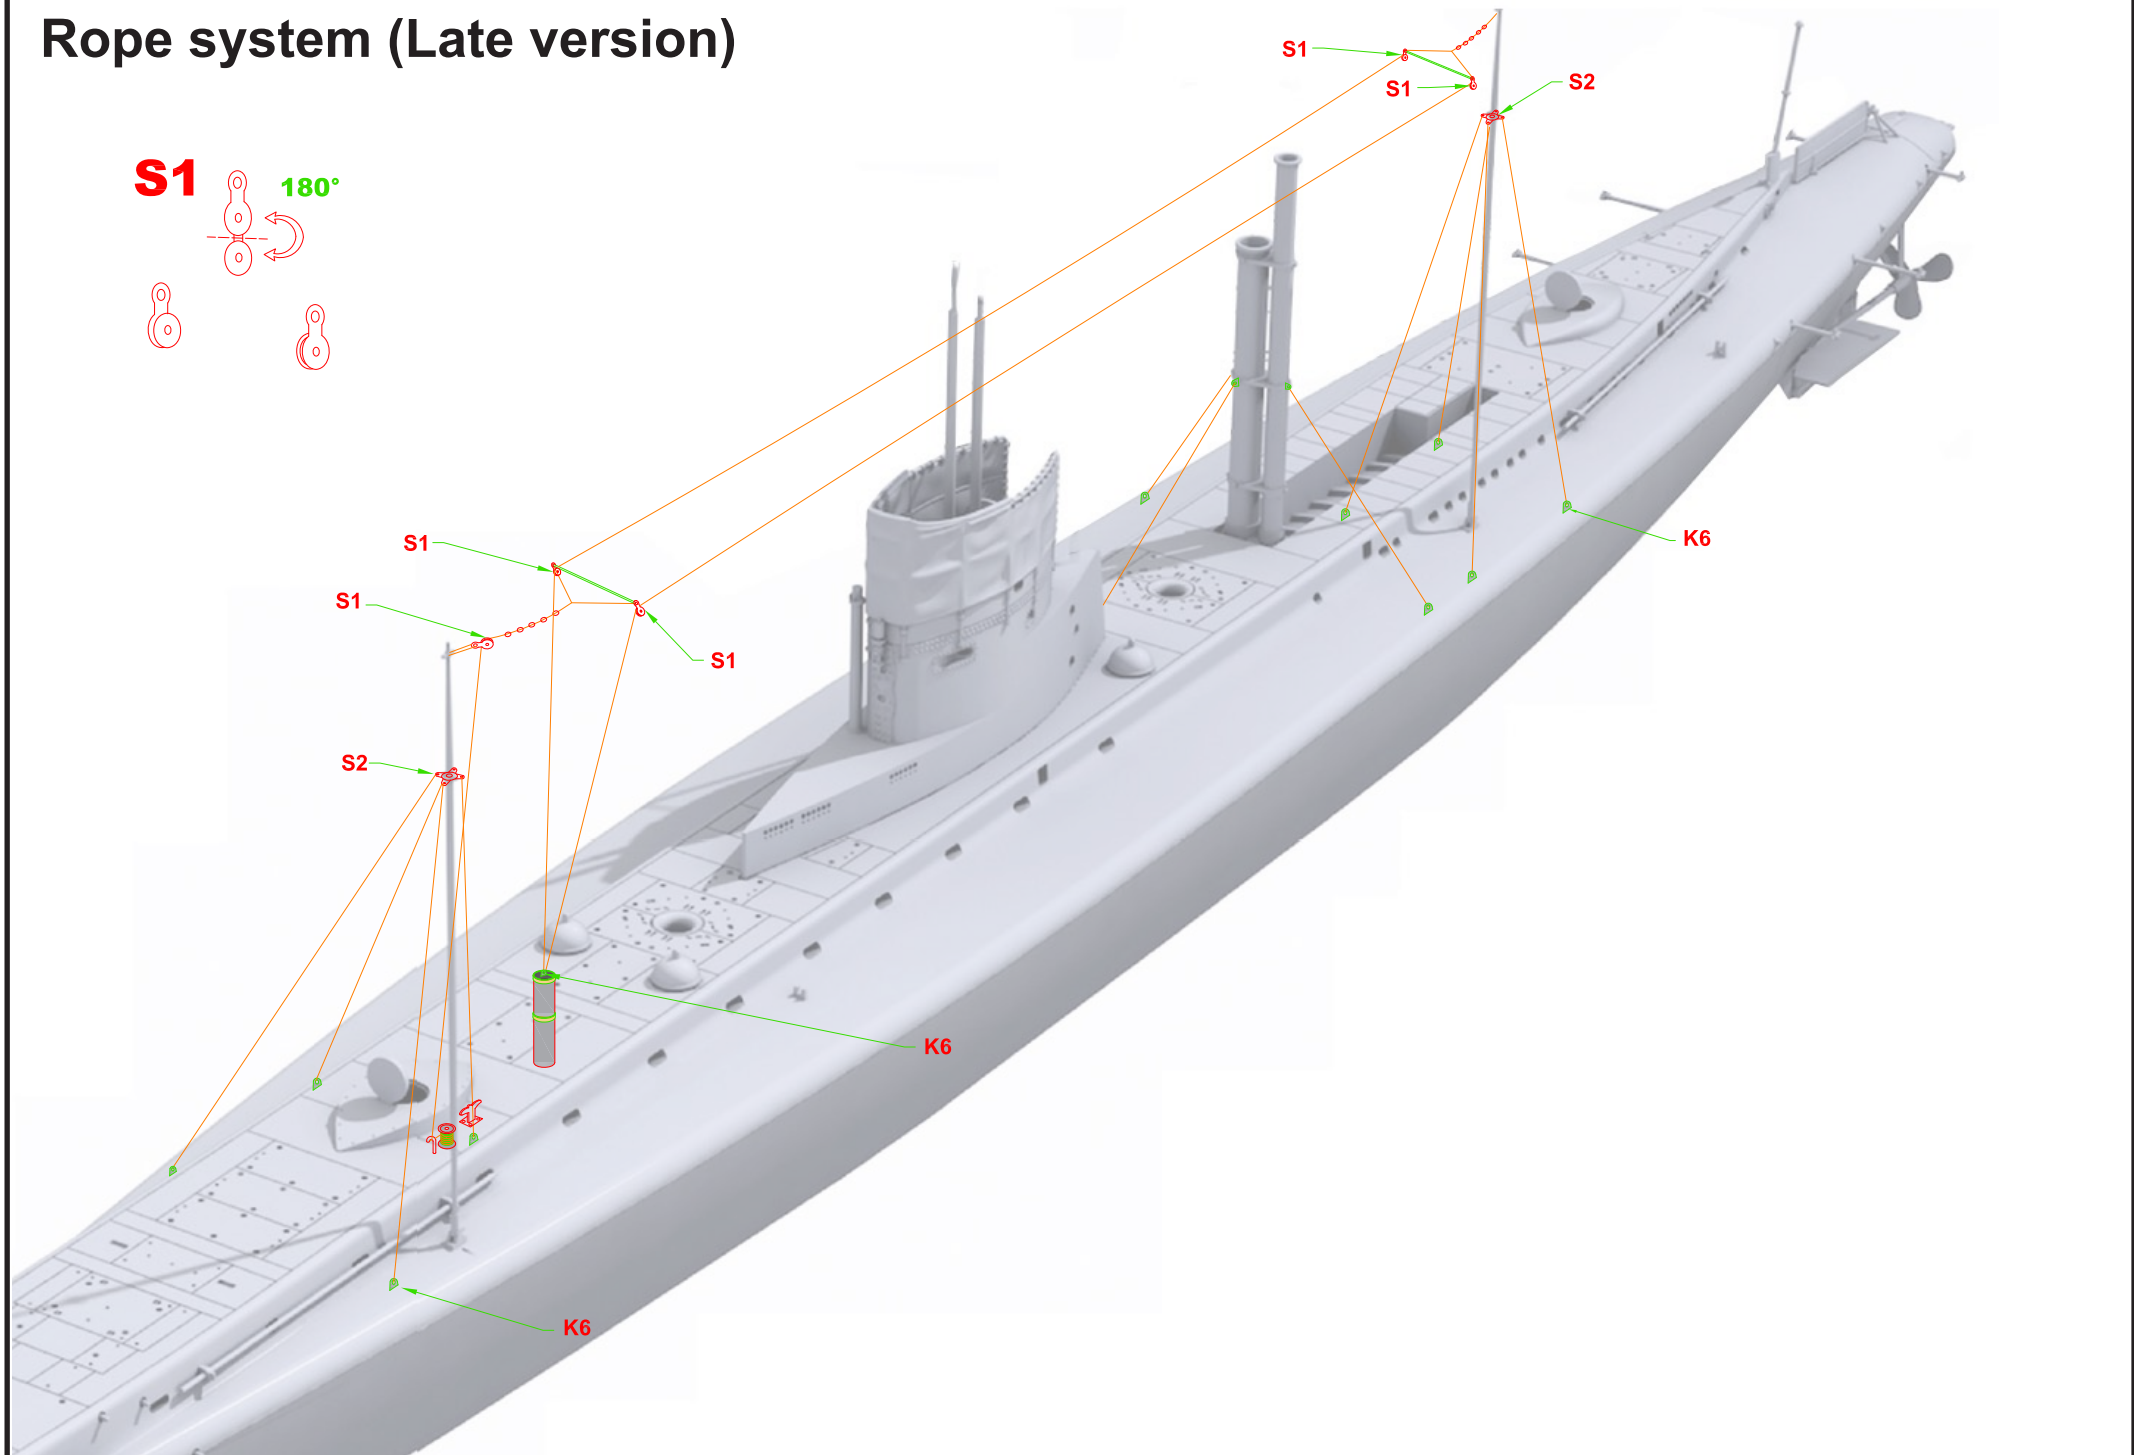

INSTRUCTIONS PHOTO ETCHED DETAILS FOR DAS WERK DW72001 SM U-9 1/72

Chimney

Machine gun

Tower hatch

Headlight

use a suitable powder packaging, for the use of glass in the headlight.

TIP

Hull - right side

Hull - left side

U-boat - upper view

Rope system (Late version)

Rope system (Early version)

Thank you for your cooperation in the development of the PE kit:

- **Das Werk**
- **Bernhard Wenzel**
- <https://uboot-recherche.de/en/>