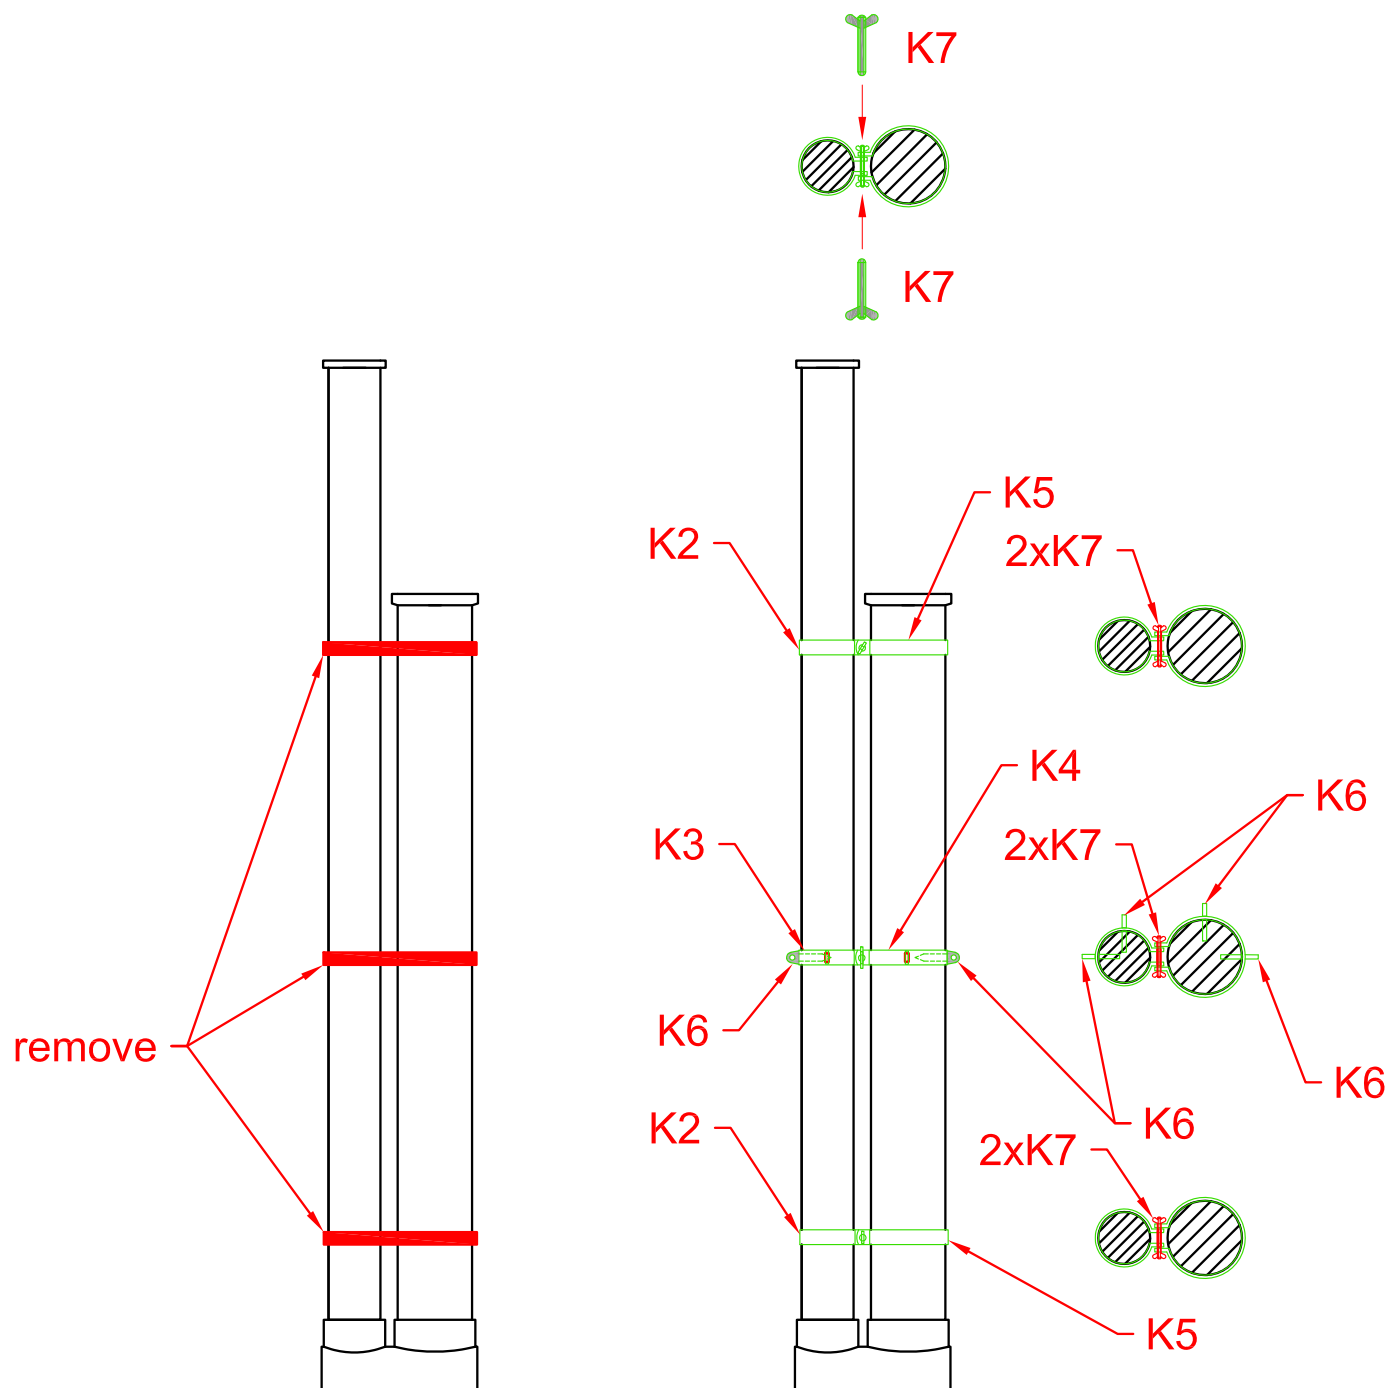

INSTRUCTIONS PHOTO ETCHED DETAILS FOR DAS WERK DW72001 SM U-9 1/72

Chimney

Machine gun

Tower hatch

Headlight

use a suitable powder packaging, for the use of glass in the headlight.

TIP

Hull - right side

Hull - left side

U-boat - upper view

Rope system (Late version)

Rope system (Early version)

Thank you for your cooperation in the development of the PE kit:

- **Das Werk**
- **Bernhard Wenzel**
- <https://uboot-recherche.de/en/>