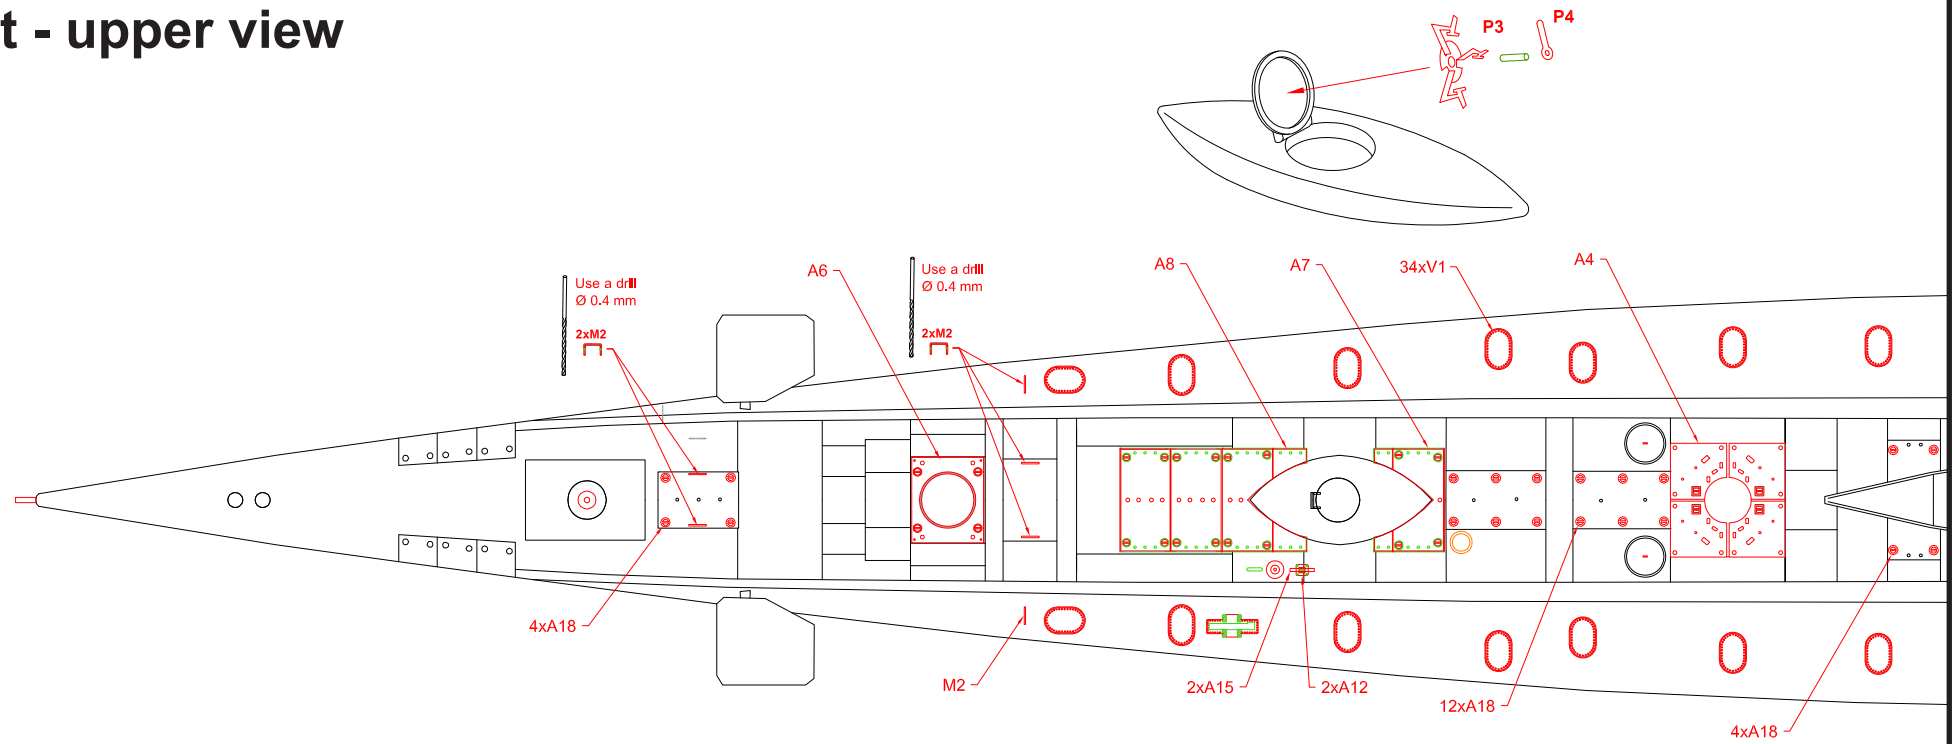

INSTRUCTIONS PHOTO ETCHED DETAILS FOR DAS WERK DW72001 SM U-9 1/72

Chimney

Machine gun

Tower hatch

Headlight

use a suitable powder packaging, for the use of glass in the headlight.

TIP

Hull - right side

Hull - left side

U-boat - upper view

Rope system (Late version)

Rope system (Early version)

Thank you for your cooperation in the development of the PE kit:

- **Das Werk**
- **Bernhard Wenzel**
- <https://uboot-recherche.de/en/>