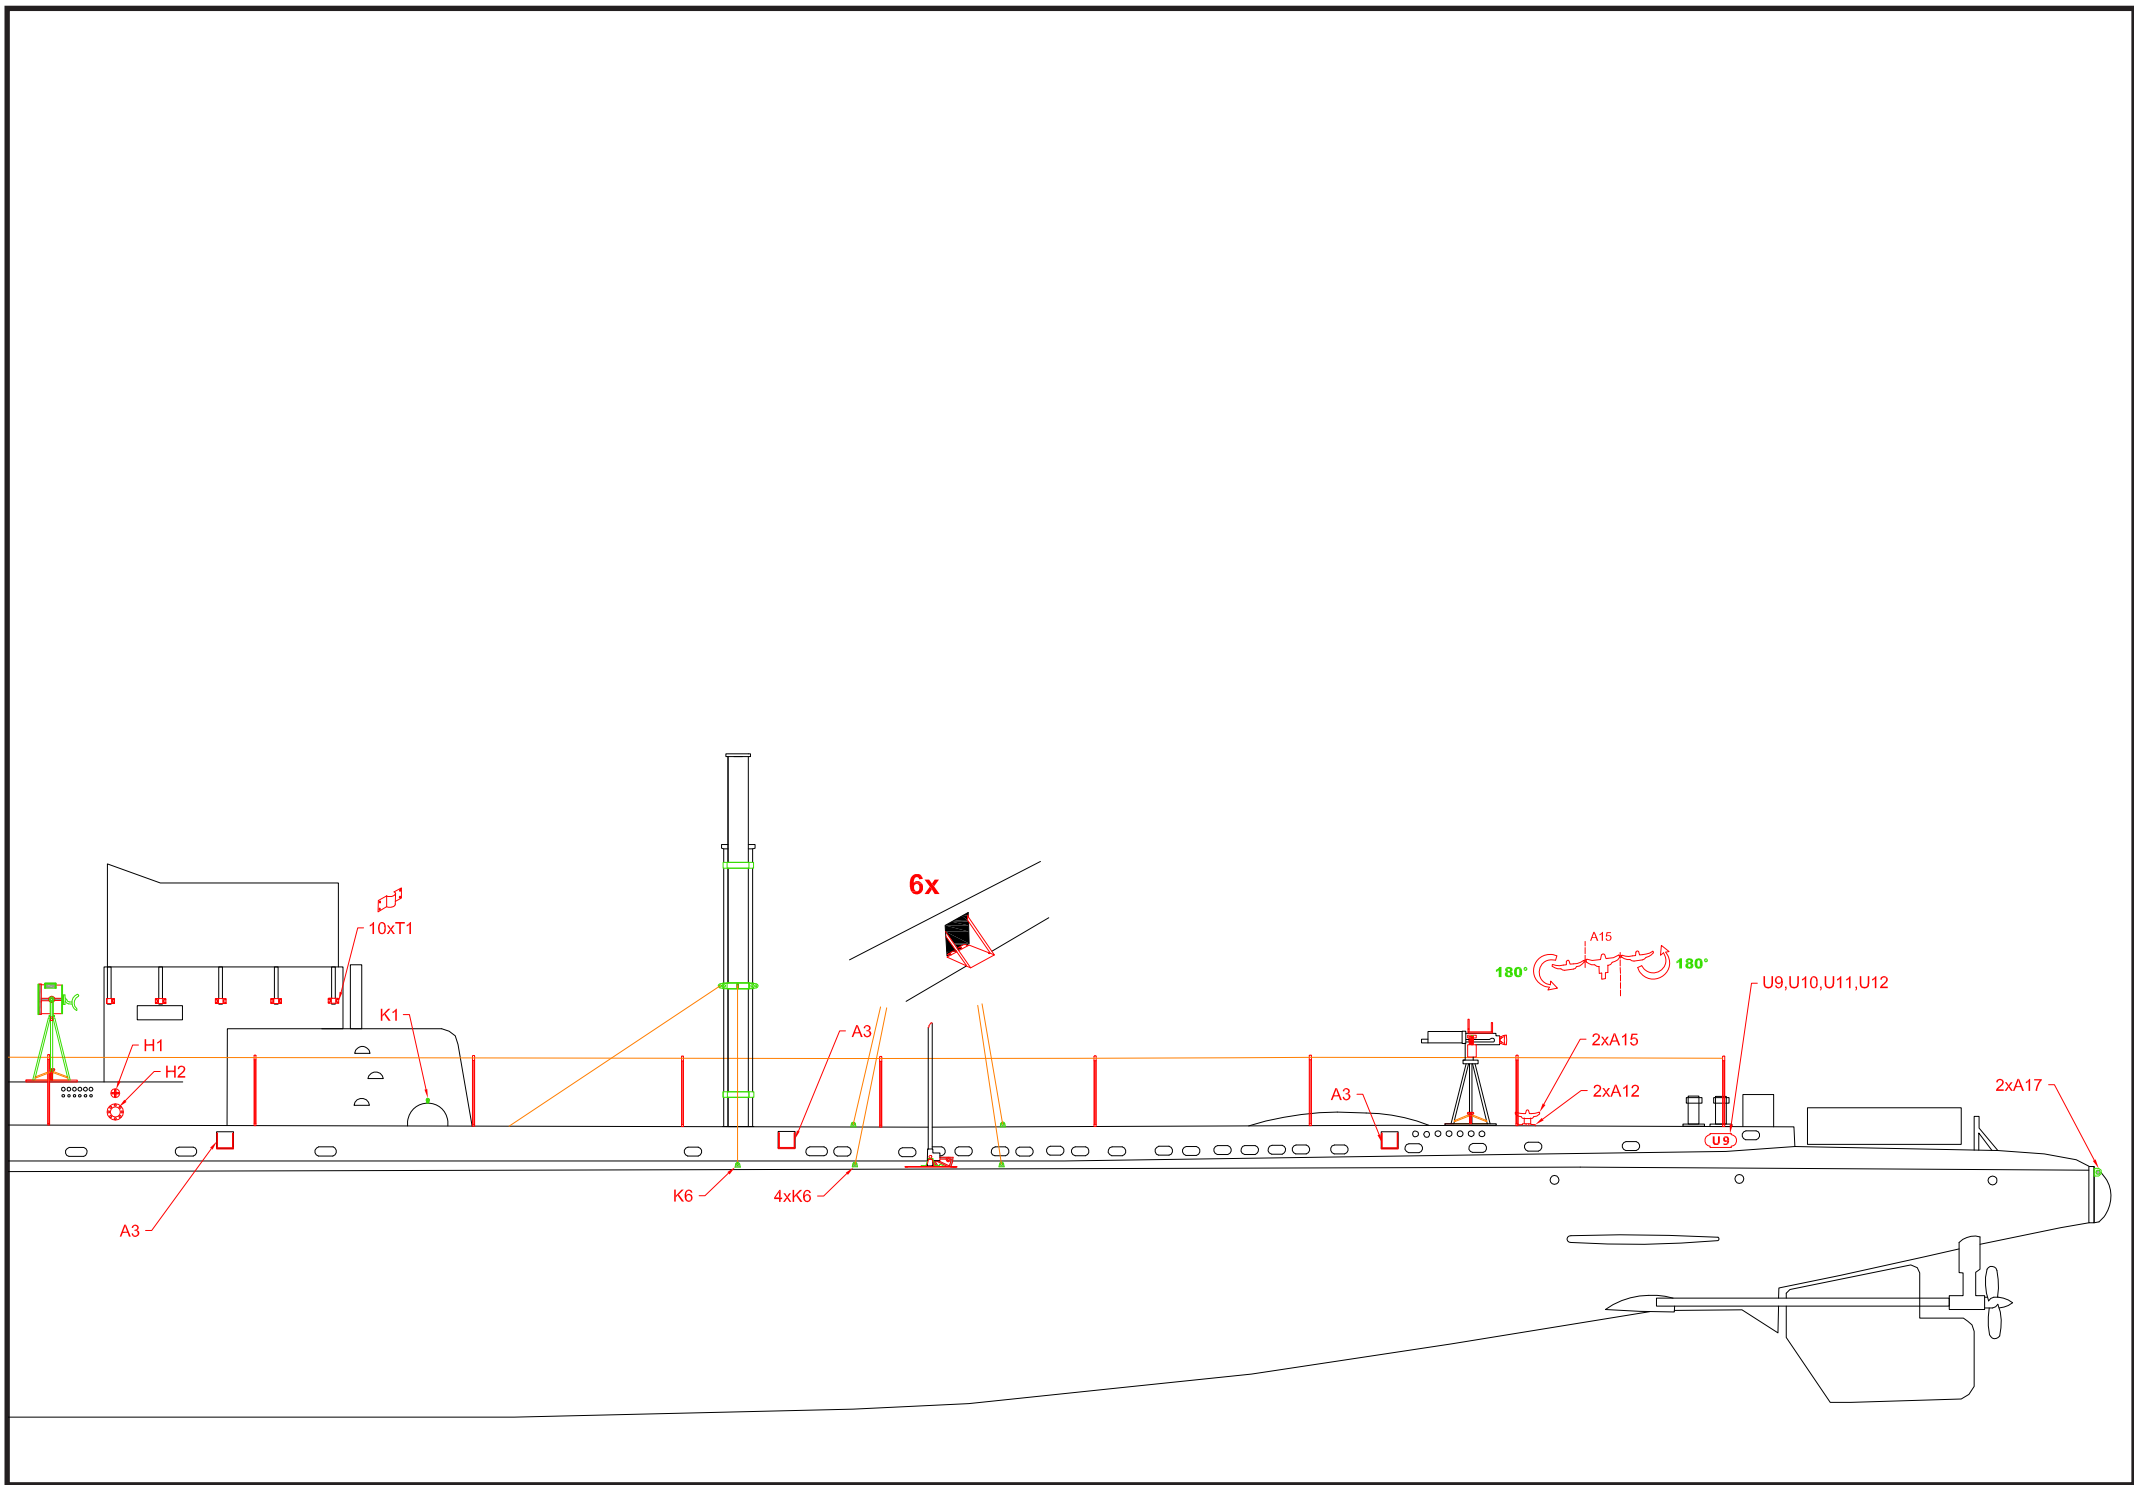

INSTRUCTIONS PHOTO ETCHED DETAILS FOR DAS WERK DW72001 SM U-9 1/72

Chimney

Machine gun

Tower hatch

Headlight

use a suitable powder packaging, for the use of glass in the headlight.

TIP

Hull - right side

Hull - left side

U-boat - upper view

Rope system (Late version)

Rope system (Early version)

Thank you for your cooperation in the development of the PE kit:

- **Das Werk**
- **Bernhard Wenzel**
- <https://uboot-recherche.de/en/>