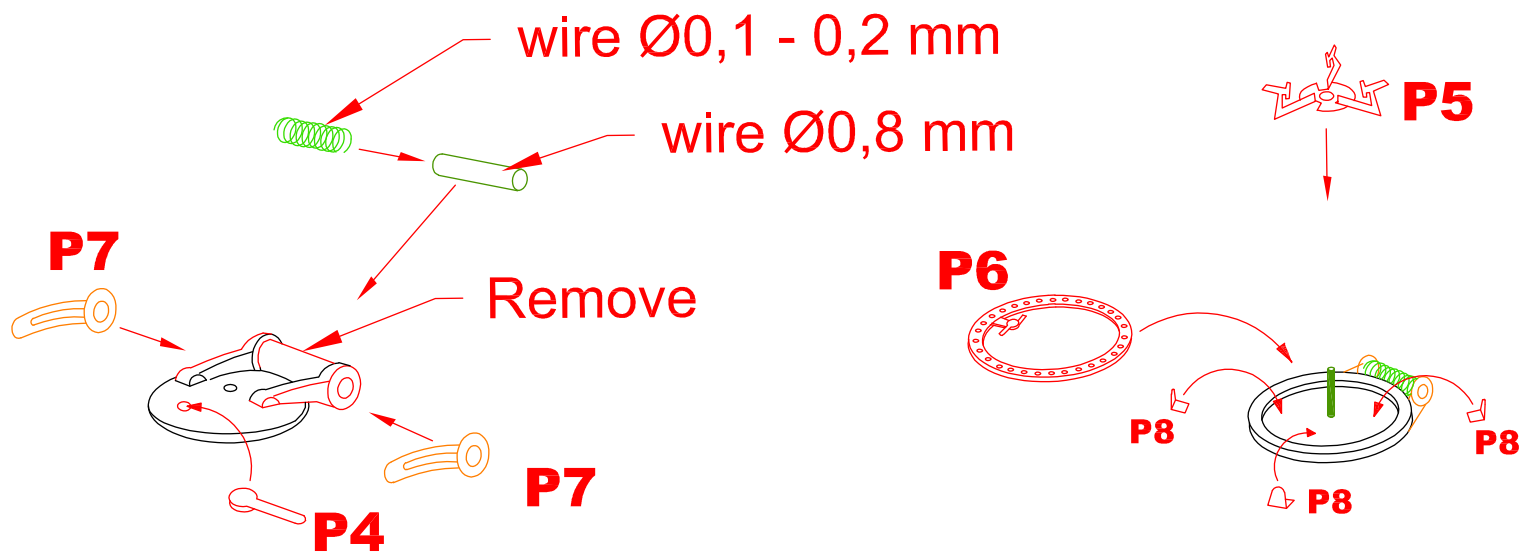

INSTRUCTIONS PHOTO ETCHED DETAILS FOR DAS WERK DW72001 SM U-9 1/72

Chimney

Machine gun

Tower hatch

Headlight

use a suitable powder packaging, for the use of glass in the headlight.

TIP

Hull - right side

Hull - left side

U-boat - upper view

Rope system (Late version)

Rope system (Early version)

Thank you for your cooperation in the development of the PE kit:

- **Das Werk**
- **Bernhard Wenzel**
- <https://uboot-recherche.de/en/>