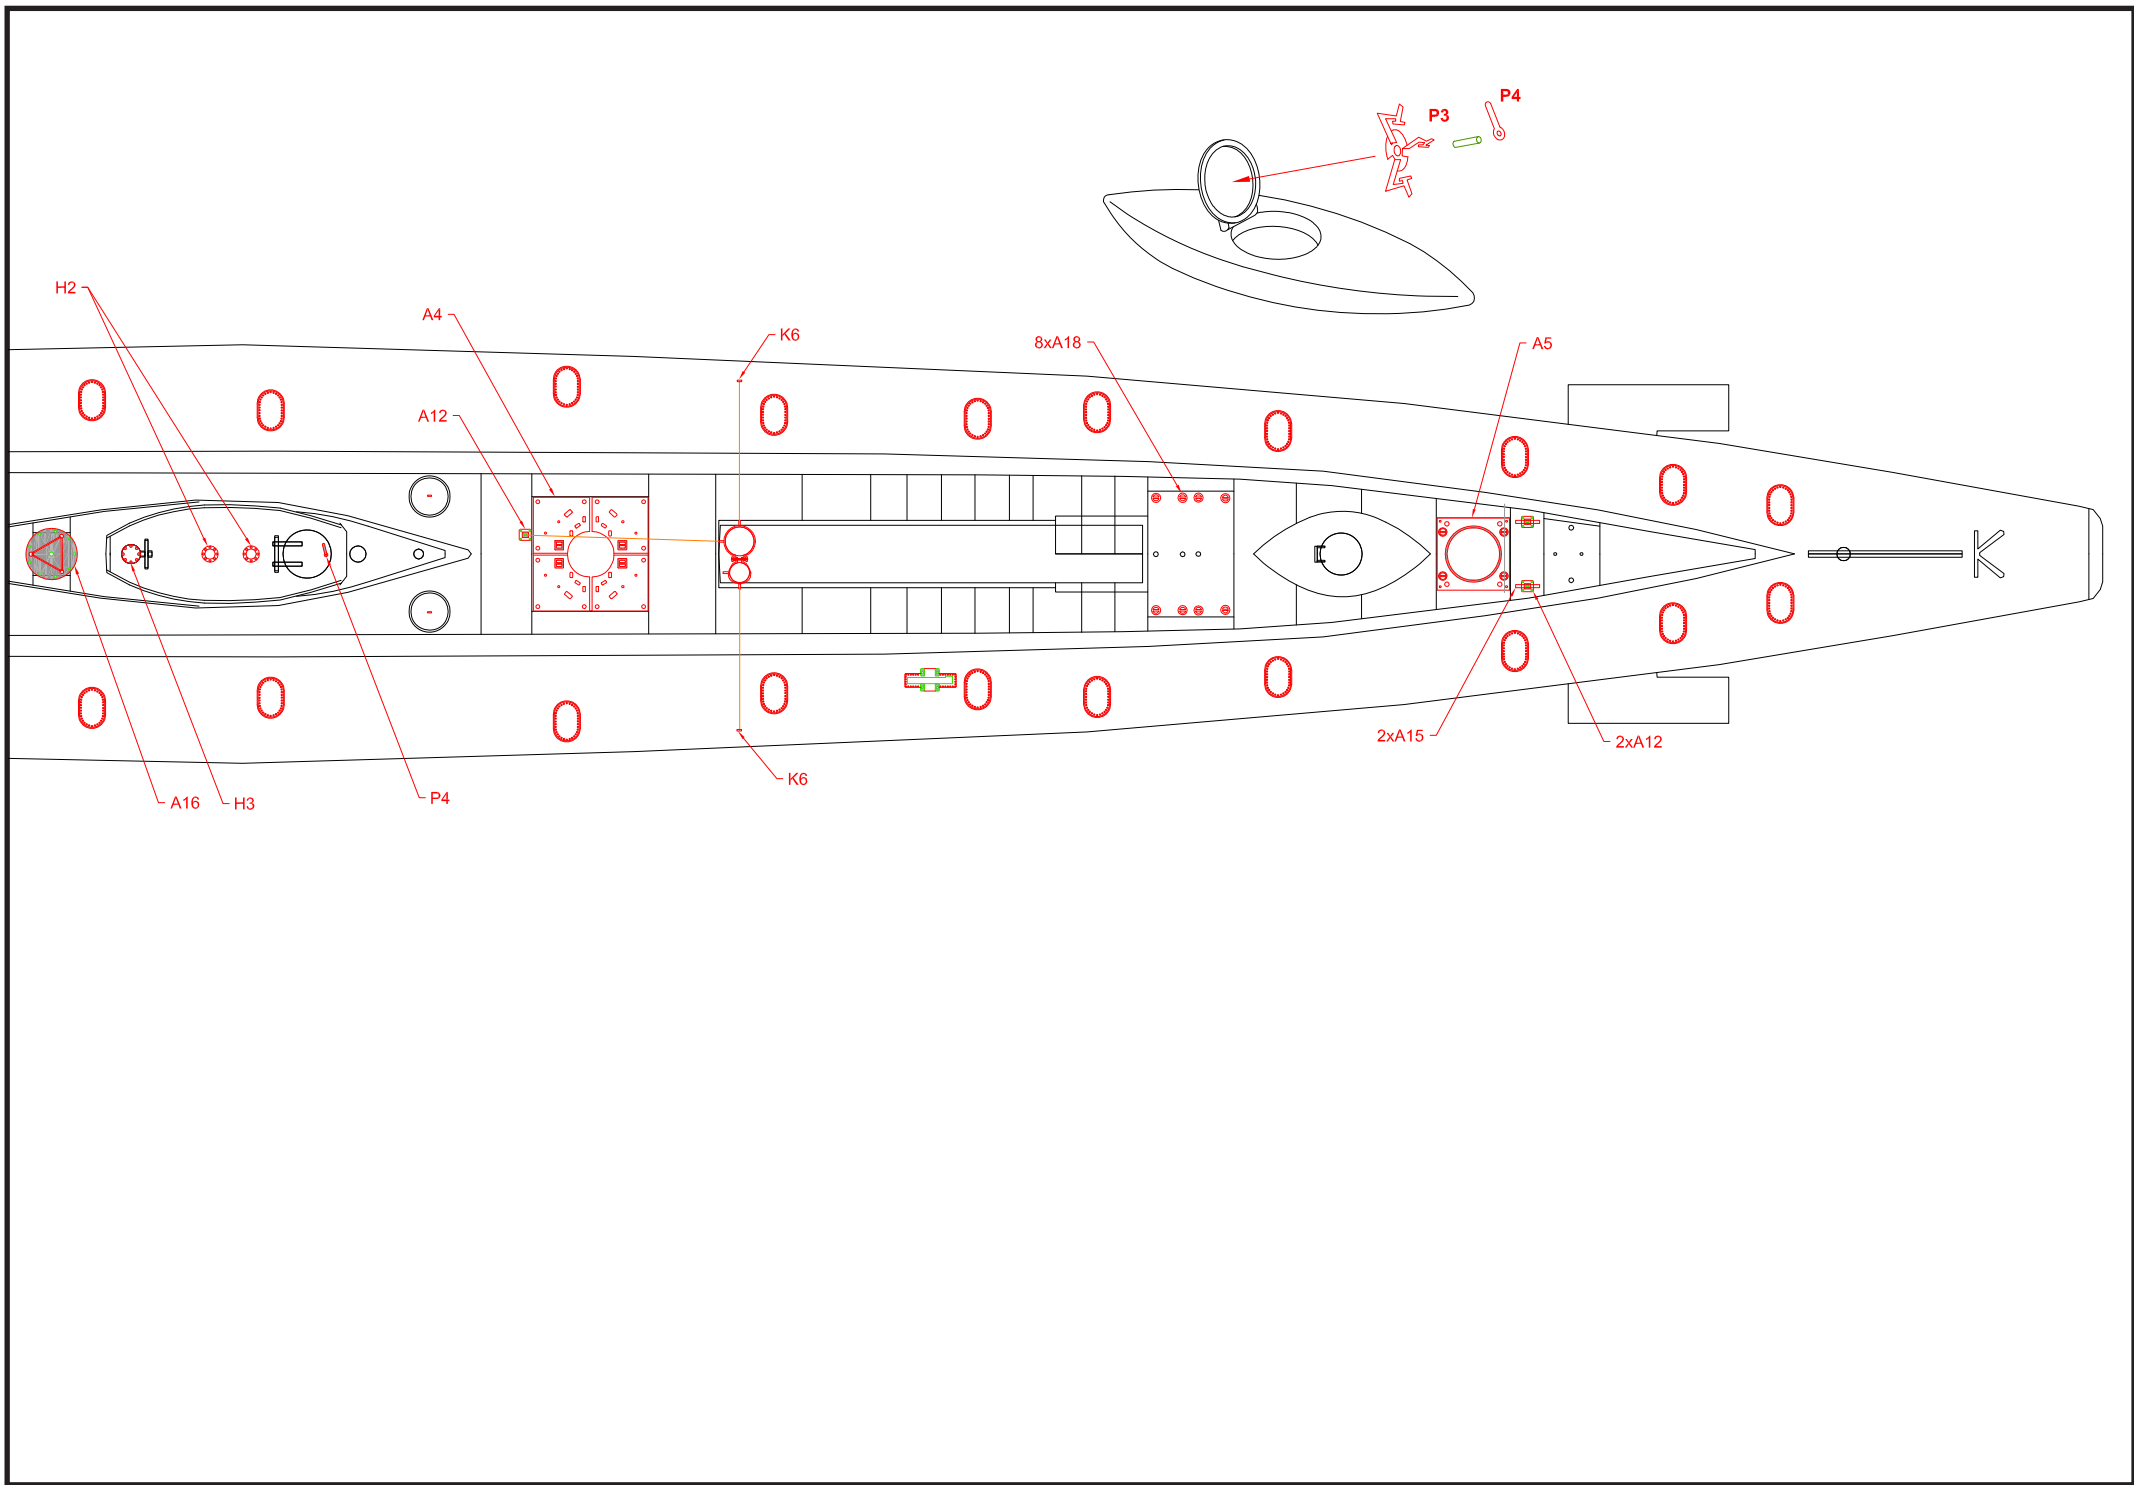

INSTRUCTIONS PHOTO ETCHED DETAILS FOR DAS WERK DW72001 SM U-9 1/72

Chimney

Machine gun

Tower hatch

Headlight

use a suitable powder packaging, for the use of glass in the headlight.

TIP

Hull - right side

Hull - left side

U-boat - upper view

Rope system (Late version)

Rope system (Early version)

Thank you for your cooperation in the development of the PE kit:

- **Das Werk**
- **Bernhard Wenzel**
- <https://uboot-recherche.de/en/>