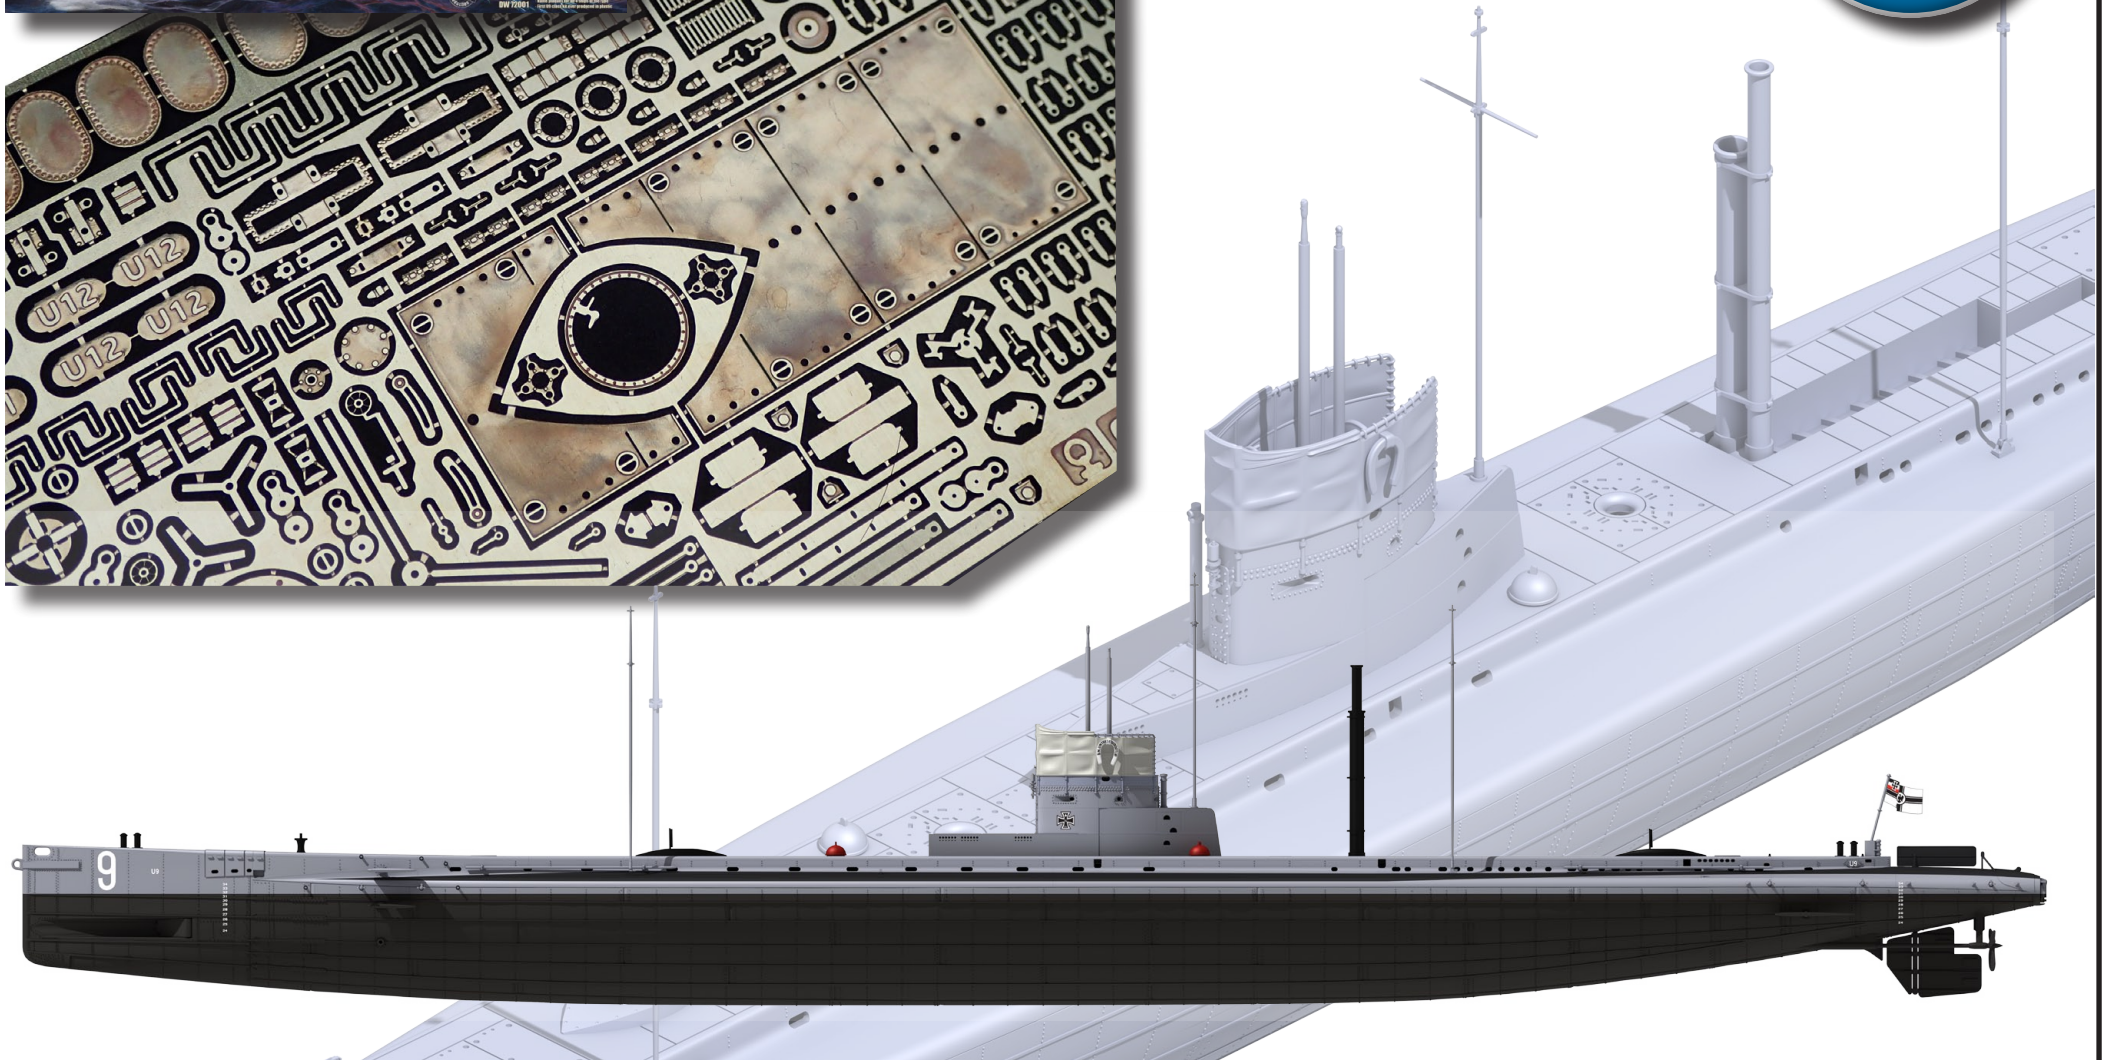

INSTRUCTIONS PHOTO ETCHED DETAILS FOR DAS WERK DW72001 SM U-9 1/72

Chimney

Machine gun

Tower hatch

Headlight

use a suitable powder packaging, for the use of glass in the headlight.

TIP

Hull - right side

Hull - left side

U-boat - upper view

Rope system (Late version)

Rope system (Early version)

Thank you for your cooperation in the development of the PE kit:

- **Das Werk**
- **Bernhard Wenzel**
- <https://uboot-recherche.de/en/>