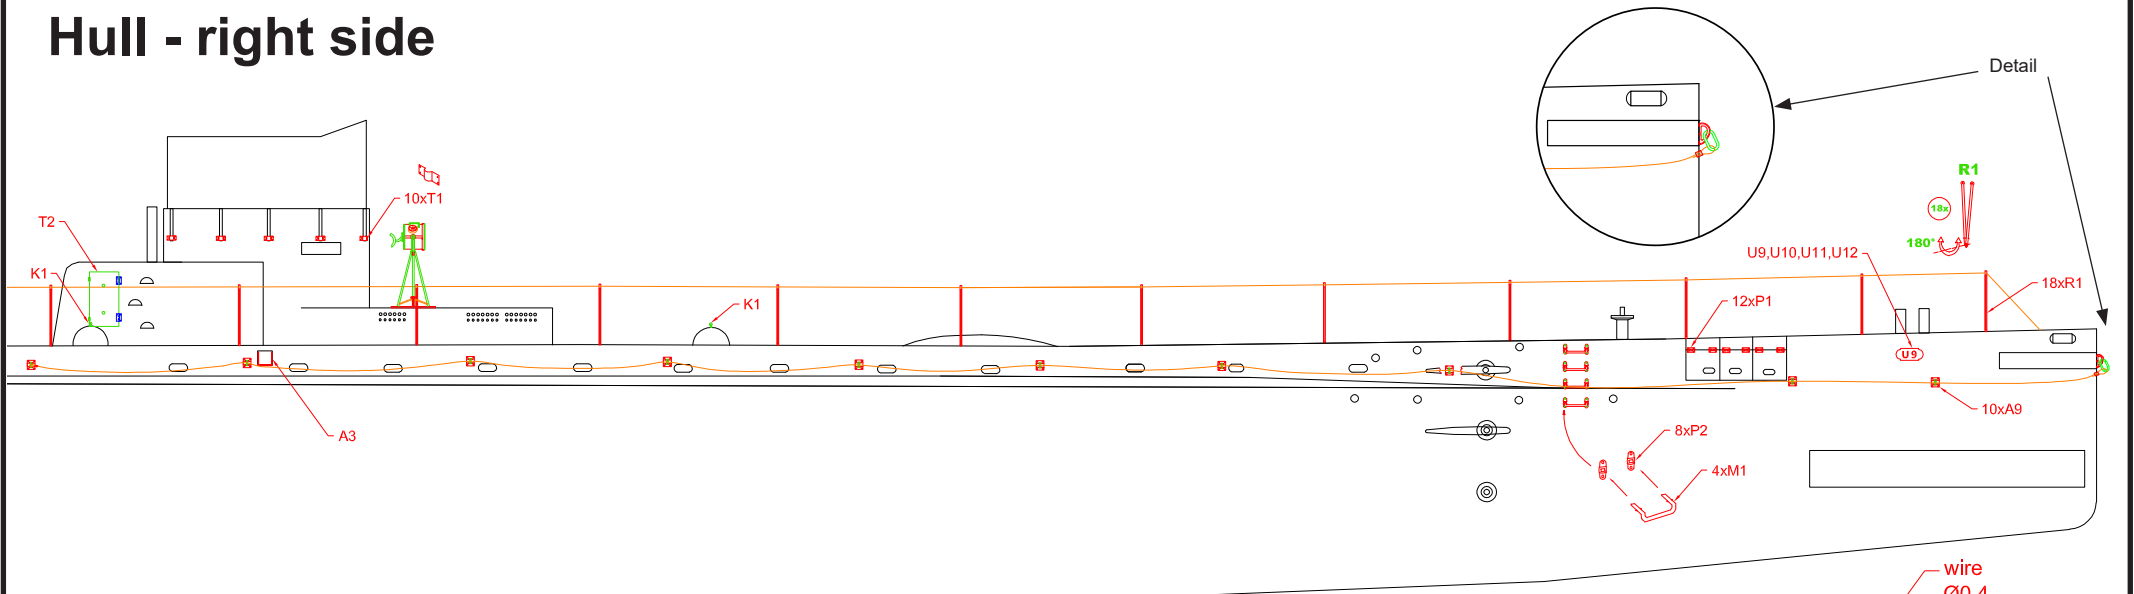

INSTRUCTIONS PHOTO ETCHED DETAILS FOR DAS WERK DW72001 SM U-9 1/72

Chimney

Machine gun

Tower hatch

Headlight

use a suitable powder packaging, for the use of glass in the headlight.

TIP

Hull - right side

Hull - left side

U-boat - upper view

Rope system (Late version)

Rope system (Early version)

Thank you for your cooperation in the development of the PE kit:

- **Das Werk**
- **Bernhard Wenzel**
- <https://uboot-recherche.de/en/>