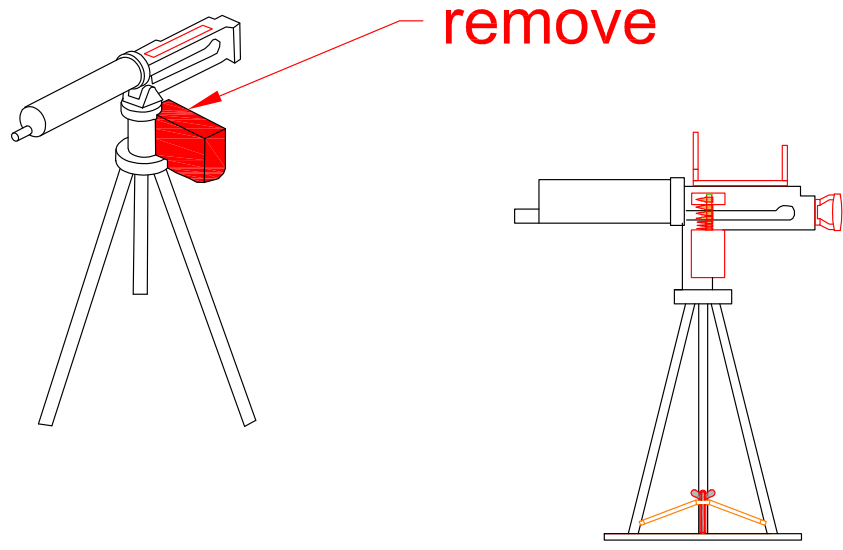

INSTRUCTIONS PHOTO ETCHED DETAILS FOR DAS WERK DW72001 SM U-9 1/72

Chimney

Machine gun

Tower hatch

Headlight

use a suitable powder packaging, for the use of glass in the headlight.

TIP

Hull - right side

Hull - left side

U-boat - upper view

Rope system (Late version)

Rope system (Early version)

Thank you for your cooperation in the development of the PE kit:

- **Das Werk**
- **Bernhard Wenzel**
- <https://uboot-recherche.de/en/>